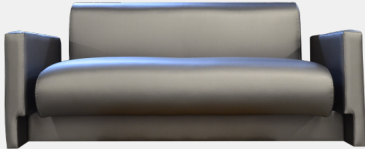

Romano

Logan

Juxtaposing square arms with rounded forms on the seat and back that is inspired by the Memphis Movement, this sofa's appearance is modern and formal yet the comfort is surprisingly relaxed.

CONFIGURATIONS

ILLUSTRATION	ITEM	DIMENSIONS	ILLUSTRATION	ITEM	DIMENSIONS
--------------	------	------------	--------------	------	------------

Condo
LG30

72.0"W
34.0"D

OPTIONS	OTHER DIMENSIONS				
---------	------------------	--	--	--	--

Fill options: CLA

Depth:
34"

Seat
Height:
17"

Height:
33"

Arm
Height:
24"

Seat
Depth:
21"