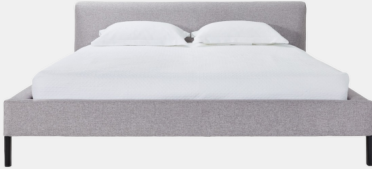

Romano

Waverly Bed

The WAVERLY is a unique and modern bed design. Its standout features are the sewing details and the sculpted headboard merges into the frame with an angle that makes it just as comfortable for sitting up as it is for sleeping. It's the elegantly slim wooden legs are available in our usual range of colours to match your choice of fabric.

CONFIGURATIONS

ILLUSTRATION	ITEM	DIMENSIONS	ILLUSTRATION	ITEM	DIMENSIONS
	Double Bed WB20	64.0"W 88.0"D		Queen Bed WB30	70.0"W 92.0"D
	King Bed WB40	87.0"W 92.0"D			

OPTIONS	OTHER DIMENSIONS
Leg options: Wood 7" Fill options: CLA	Height: 36"