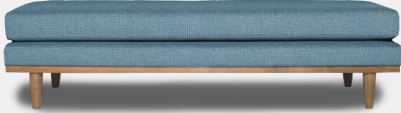

## Oslo Ottoman

---

Inspired by mid-century Scandinavian design, OSLO is striking in its simplicity. The clean lines, organic shapes, natural hard wood base, and perfect proportions and comfort make it the ideal piece to start a retro themed interior that is so popular today. Available in a wide variety of patterns and colours, all 3 sizes feature foam filled cushions on seat and back to give it a clean and simple look.

### CONFIGURATIONS

ILLUSTRATION	ITEM	DIMENSIONS	ILLUSTRATION	ITEM	DIMENSIONS
	Bench <b>OS50</b>	54.0"W 26.0"D		Ottoman <b>OS51</b>	28.0"W 22.0"D

OPTIONS		OTHER DIMENSIONS
<b>Leg options:</b> Wood-Oslo3	<b>Fill options:</b> CLA	<b>Height:</b> 17"