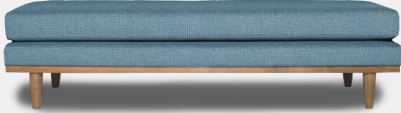

Romano

Oslo Ottoman

Inspired by mid-century Scandinavian design, OSLO is striking in its simplicity. The clean lines, organic shapes, natural hard wood base, and perfect proportions and comfort make it the ideal piece to start a retro themed interior that is so popular today. Available in a wide variety of patterns and colours, all 3 sizes feature foam filled cushions on seat and back to give it a clean and simple look.

CONFIGURATIONS

ILLUSTRATION	ITEM	DIMENSIONS	ILLUSTRATION	ITEM	DIMENSIONS
	Bench OS50	54.0"W 26.0"D		Ottoman OS51	28.0"W 22.0"D

OPTIONS		OTHER DIMENSIONS
Leg options: Wood-Oslo3	Fill options: CLA	Height: 17"